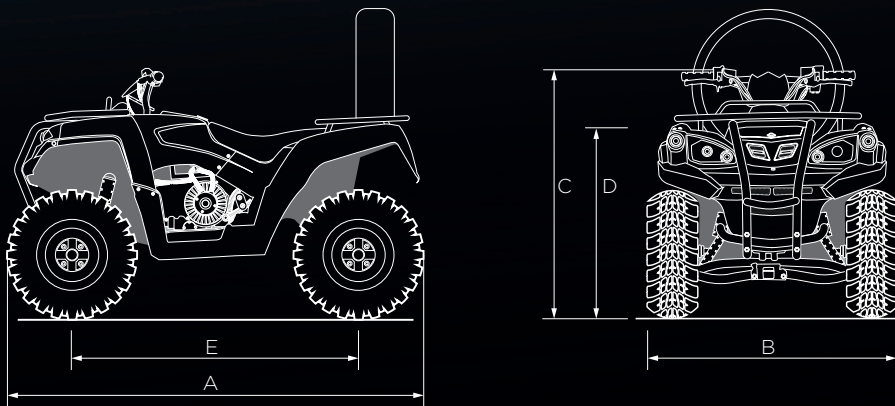

**EXTENDED RANGE (INDICATIVE)
MORE TORQUE
REDUCED WEIGHT
IMPROVED OFF-ROAD CAPABILITY
HIGHER TOP SPEED
FASTER CHARGING
IMPROVED BATTERY LONGEVITY
INCREASED GROUND CLEARANCE**

- UP TO 100KM (DEPENDENT ON TERRAIN)
- REGENERATIVE BRAKING
- ELECTRIC SWITCHABLE 2WD/ 4WD
- DIFF LOCK
- EASY GEAR
- LED FRONT LIGHTS

- ELECTRIC POWER STEERING AS STANDARD
- ALLOY WHEELS
- FRONT WINCH OPTION
- HAND GUARDS
- TOW HITCH
- COLOUR OPTION - BLACK/GREEN/WHITE

- COLOUR OPTION - SILVER*
- OPTIONAL LIFEGUARD® ROLL-BAR*
- OPTIONAL TRAILER PLUG*
- OPTIONAL ECO CHARGER DEFENDER®*

*These options may incur extra cost

LEADING THE CHARGE

LITHIUM PRESTIGE

DIMENSIONS & WEIGHT

A 2150mm
B 1280mm
C 1250mm
D 890mm
E 1320mm

Unladen Weight - 349KG
Revenue Weight - 421KG

MOTOR

- 15 kW max. Permanent magnet DC motor
- 4 Quadrant with micro-processor control
- 6x Bespoke Li-Ion Batteries, 72V 27Ah each
- Regenerative Braking